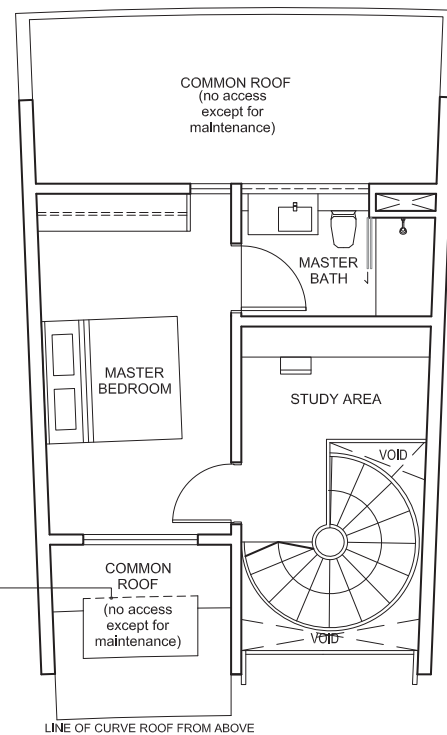

2-BEDROOM+STUDY DUPLEX

TYPE BD

108 sq.m. / 1163 sq.ft
 (including 3 sq.m/32 sq.ft. void)
 BLOCK 10
 #02-11*, #02-12*, #02-13*
 #02-14, #02-15, #02-16
 * MIRROR

LOWER LEVEL

UPPER LEVEL

SIZES, QUANTITIES AND SPACING FOR THE RAILING AS INDICATED ARE FOR ILLUSTRATION ONLY AND MAYBE VARIED IN ACTUAL CONSTRUCTION ACCORDING TO THE ARCHITECT'S DISCRETION AND / OR AS REQUIRED BY RELEVANT AUTHORITIES.