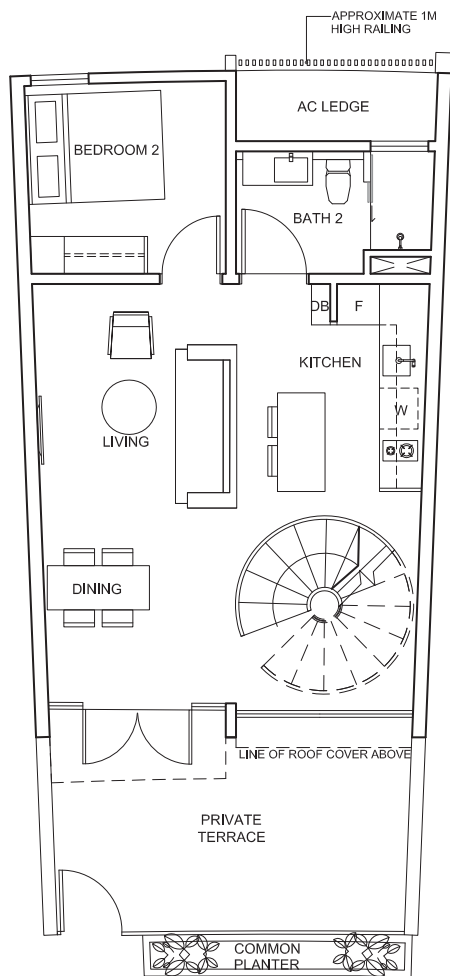

2-BEDROOM+STUDY DUPLEX

TYPE BD

108 sq.m. / 1163 sq.ft
 (including 3 sq.m/32 sq.ft. void)
 BLOCK 10
 #02-11*, #02-12*, #02-13*
 #02-14, #02-15, #02-16
 * MIRROR

LOWER LEVEL

UPPER LEVEL

SIZES, QUANTITIES AND SPACING FOR THE RAILING AS INDICATED ARE FOR ILLUSTRATION ONLY AND MAYBE VARIED IN ACTUAL CONSTRUCTION ACCORDING TO THE ARCHITECT'S DISCRETION AND / OR AS REQUIRED BY RELEVANT AUTHORITIES.